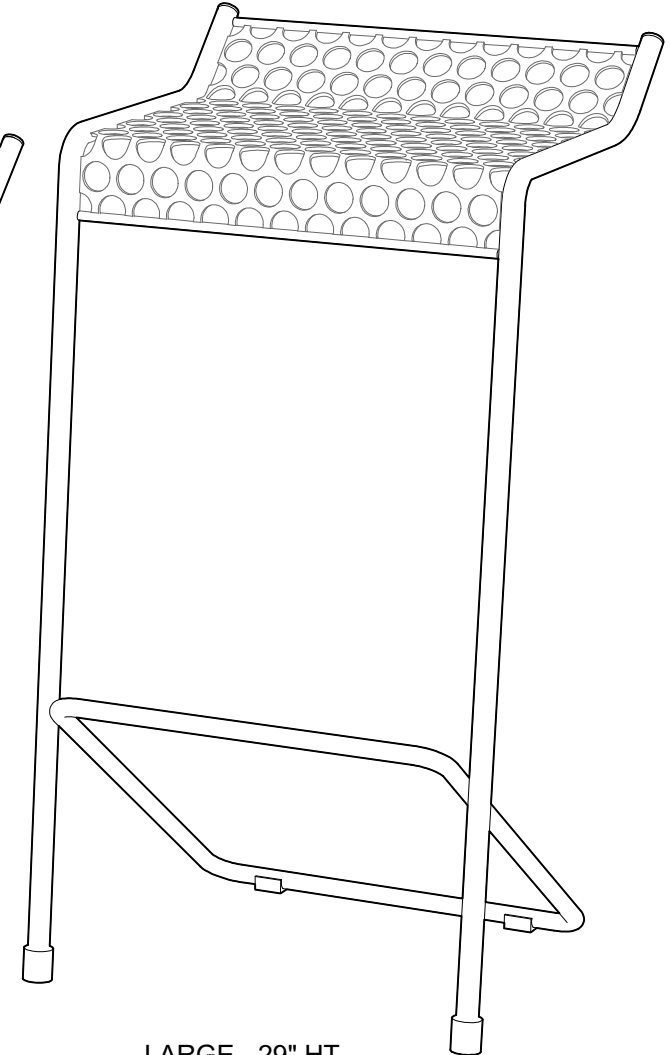

STACKABLE for easy storage

PERFORATION AT FULL SCALE  
58% Transparent Surface

STRONG Steel Frame  
One piece welded construction

DURABLE powdercoat finish  
Custom colors available upon request

MEDIUM - 24" HT  
COUNTER HEIGHT

LARGE - 29" HT  
BAR HEIGHT

SERIES:  
SIGNATURE SERIES

NAME:  
PERFORATED BAR STOOL

MATERIALS:  
STEEL WITH  
POWDERCOAT

SKU:  
1BSTL

STANDARD DIMENSIONS:  
MEDIUM (Counter-Height), corresponds to 34-36" surfaces: 24"HT x 16.5"W x 15"D (15 lb)  
LARGE (Bar-Height), corresponds to 40-42" surfaces: 29"HT x 16.5"W x 15"D (16.5 lb)