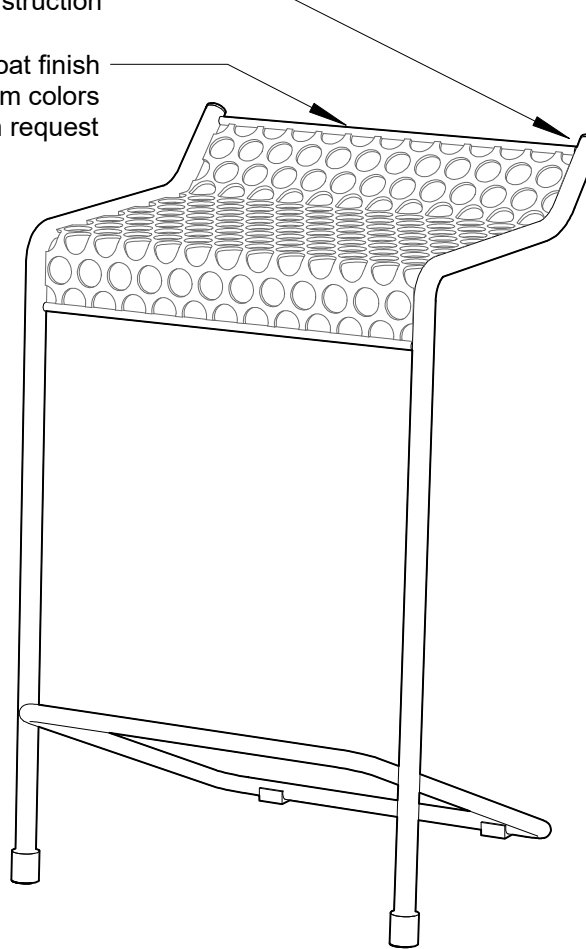

STACKABLE for easy storage

PERFORATION AT FULL SCALE  
58% Transparent Surface

STRONG Steel Frame  
One piece welded construction

DURABLE powdercoat finish  
Custom colors available upon request

MEDIUM - 24" HT  
COUNTER HEIGHT

LARGE - 29" HT  
BAR HEIGHT

SERIES:  
SIGNATURE SERIES

NAME:  
PERFORATED BAR STOOL

MATERIALS:  
STEEL WITH  
POWDERCOAT

SKU:  
1BSTL

STANDARD DIMENSIONS:  
MEDIUM (Counter-Height), corresponds to 34-36" surfaces: 24"HT x 16.5"W x 15"D (15 lb)  
LARGE (Bar-Height), corresponds to 40-42" surfaces: 29"HT x 16.5"W x 15"D (16.5 lb)